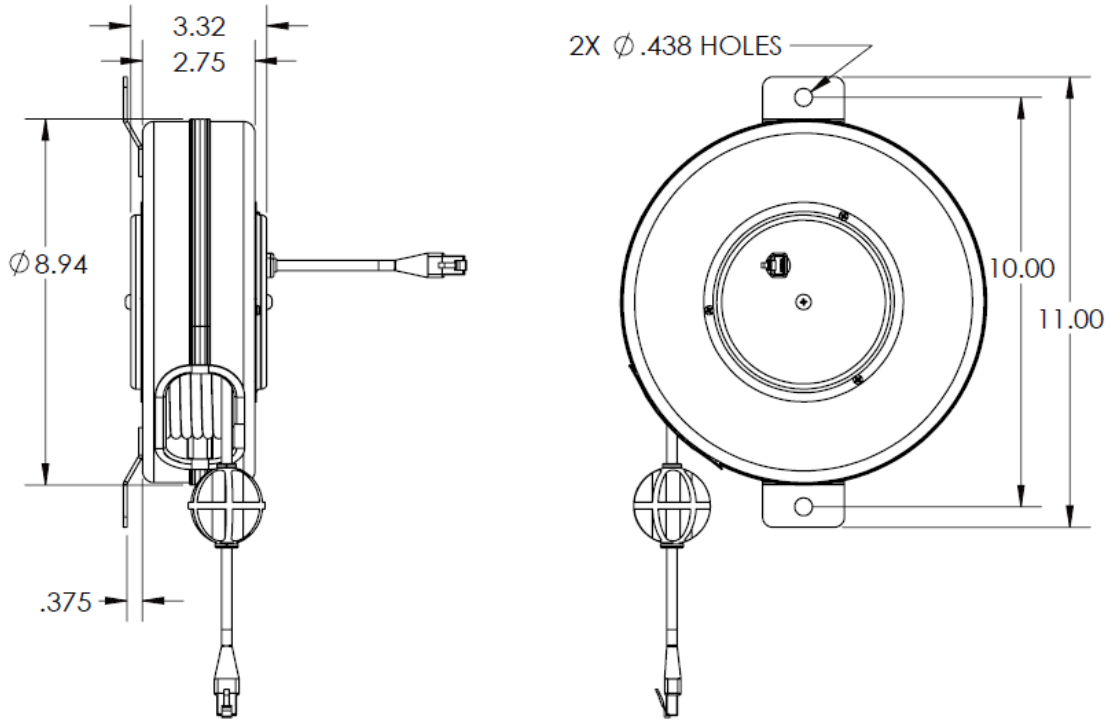

PART NUMBER	D201057-1
SPEC NUMBER	198375
DESCRIPTION	CAT5e Cable Reel, 4 twisted pair, 9" Case

	RETRACTABLE CORD	FIXED PIGTAIL
TYPE	Unshielded, 350MHz	Unshielded, 350MHZ
LENGTH	40 feet	3 feet
TERMINATION	RJ45 Cable End	RJ45 Cable End
COLOR	Black	Black
BALL STOP	Black rubber ball stop	n/a
HOUSING		
SIZE	9" housing	
COLOR	Black	
MOUNTING	Center Tabs	
RATING & APPROVALS		

DRAWING FOR REFERENCE ONLY