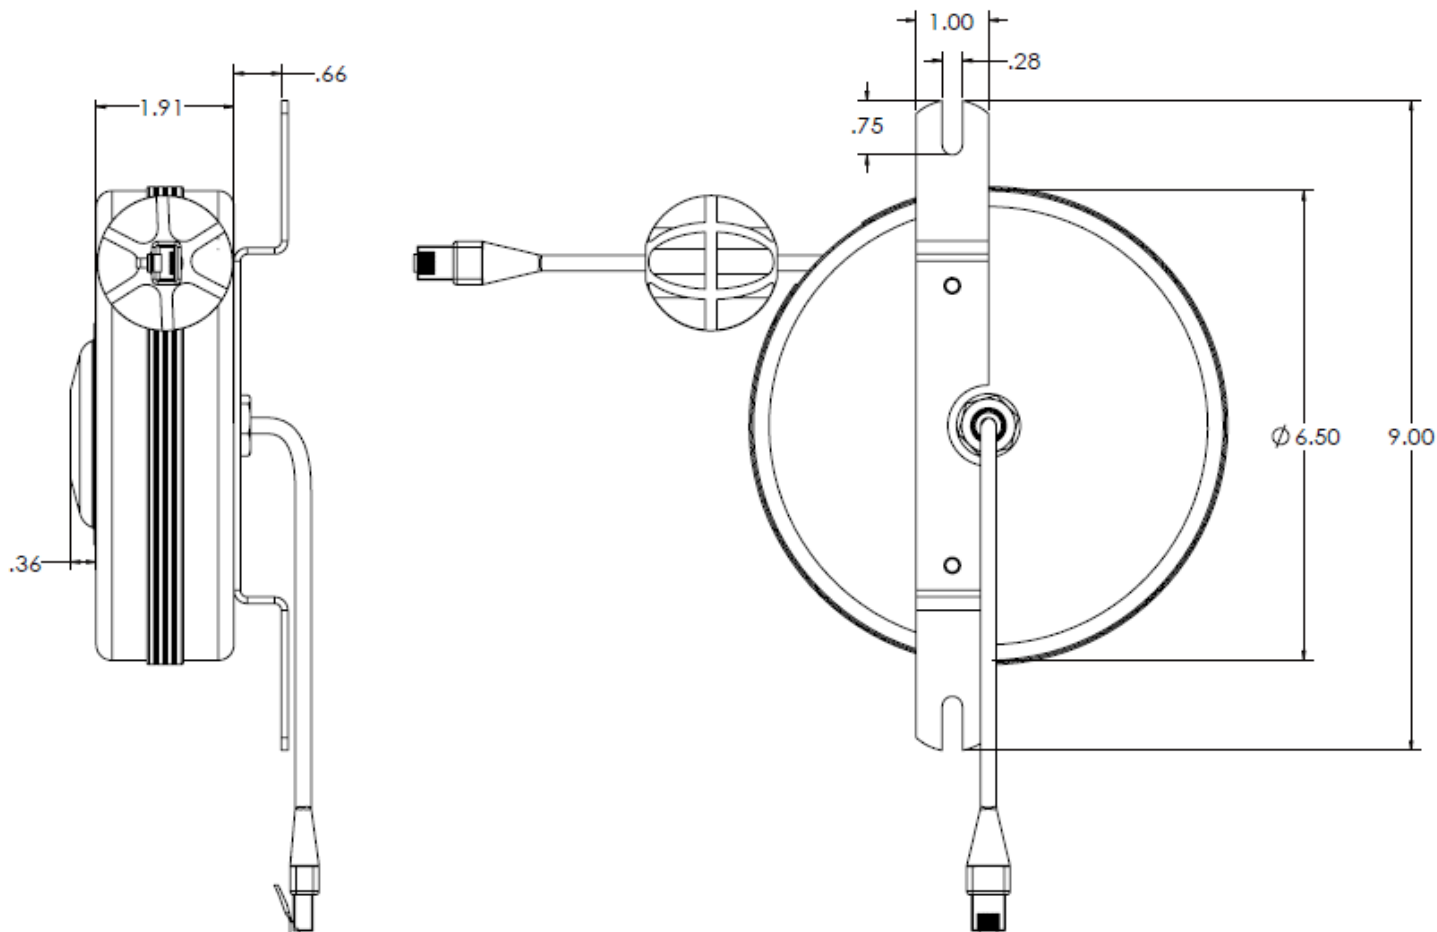

<b>PART NUMBER</b>	<b>D201077-1</b>
<b>SPEC NUMBER</b>	<b>198380</b>
<b>DESCRIPTION</b>	<b>CAT5e Cable Reel, 4 twisted pair 6.5" Case</b>

<b>RETRACTABLE CORD</b>		<b>FIXED PIGTAIL</b>
<b>TYPE</b>	CAT5e unshielded, 350MHz	CAT5e unshielded, 350MHz
<b>LENGTH</b>	15 feet	3 feet
<b>TERMINATION</b>	RJ45 cable end	RJ45 cable end
<b>COLOR</b>	Black	Black
<b>BALL STOP</b>	Black rubber ball stop	n/a
<b>HOUSING</b>		
<b>SIZE</b>	6.5" Housing	
<b>COLOR</b>	Black	
<b>MOUNTING</b>	Center Bracket	
<b>RATING &amp; APPROVALS</b>	2A, 30V	

DRAWING FOR REFERENCE ONLY