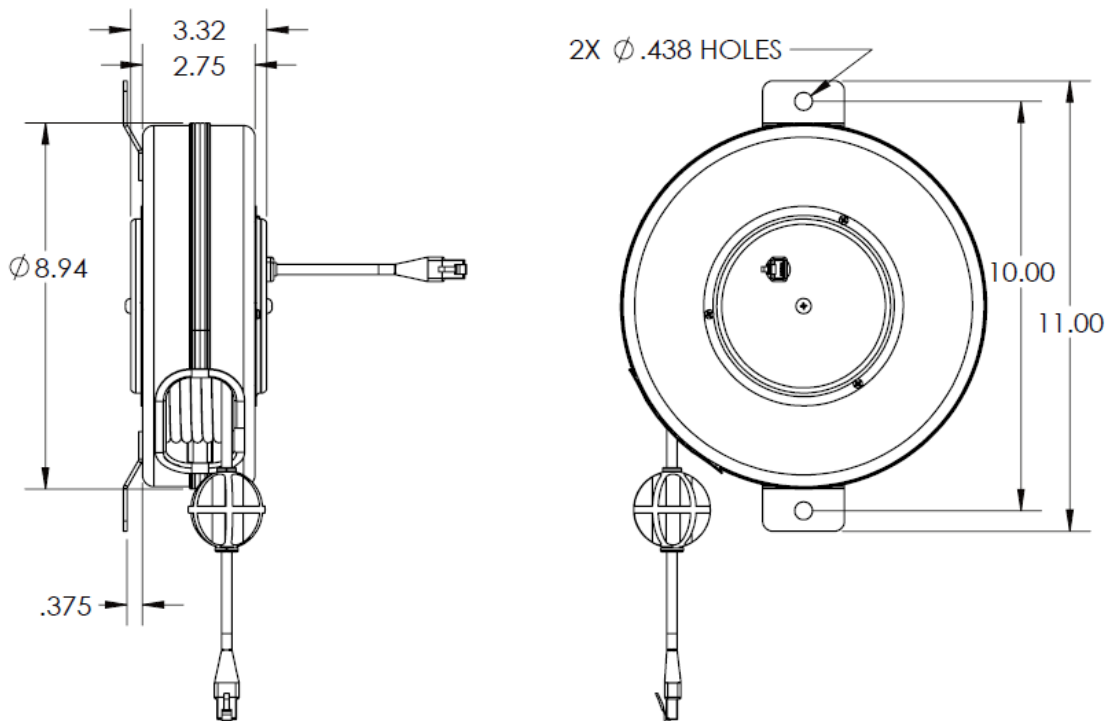

PART NUMBER	D201057-3
SPEC NUMBER	198514
DESCRIPTION	CAT6 Cable Reel, 4 twisted pair, 9" Case

	RETRACTABLE CORD	FIXED PIGTAIL
TYPE	Unshielded, 500MHz	Unshielded, 500MHz
LENGTH	40 feet	3 feet
TERMINATION	RJ45 Cable End	RJ45 Cable End
COLOR	Gray	Gray
BALL STOP	Black rubber ball stop	n/a
HOUSING		
SIZE	9" housing	
COLOR	Black	
MOUNTING	Center Tabs	
ASSEMBLY RATING		