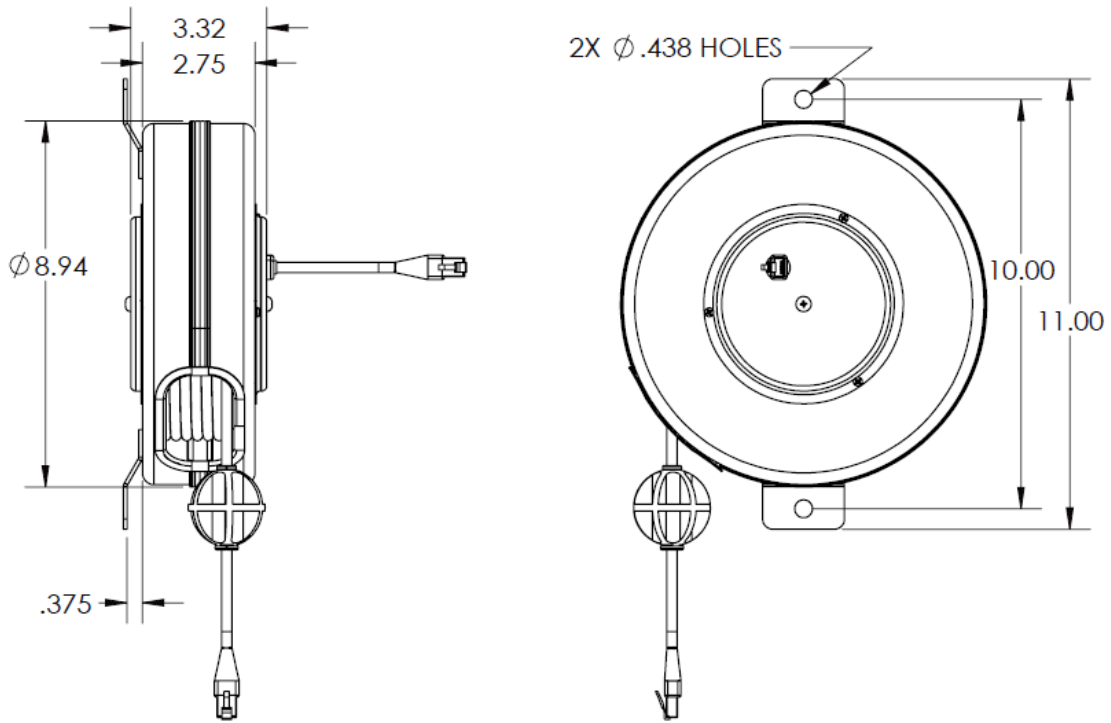

PART NUMBER	300713-2
SPEC NUMBER	198782
DESCRIPTION	80' CAT5e Cable Reel, 4 twisted pair, 9" Case

	RETRACTABLE CORD	FIXED PIGTAIL
TYPE	Unshielded, 350MHz	Unshielded, 350MHZ
LENGTH	80 feet	3 feet
TERMINATION	RJ45 Cable End	RJ45 Cable End
COLOR	Black	Black
BALL STOP	Black rubber ball stop	n/a
HOUSING		
SIZE	9" housing	
COLOR	Black	
MOUNTING	Center Tabs	
RATING & APPROVALS		

DRAWING FOR REFERENCE ONLY