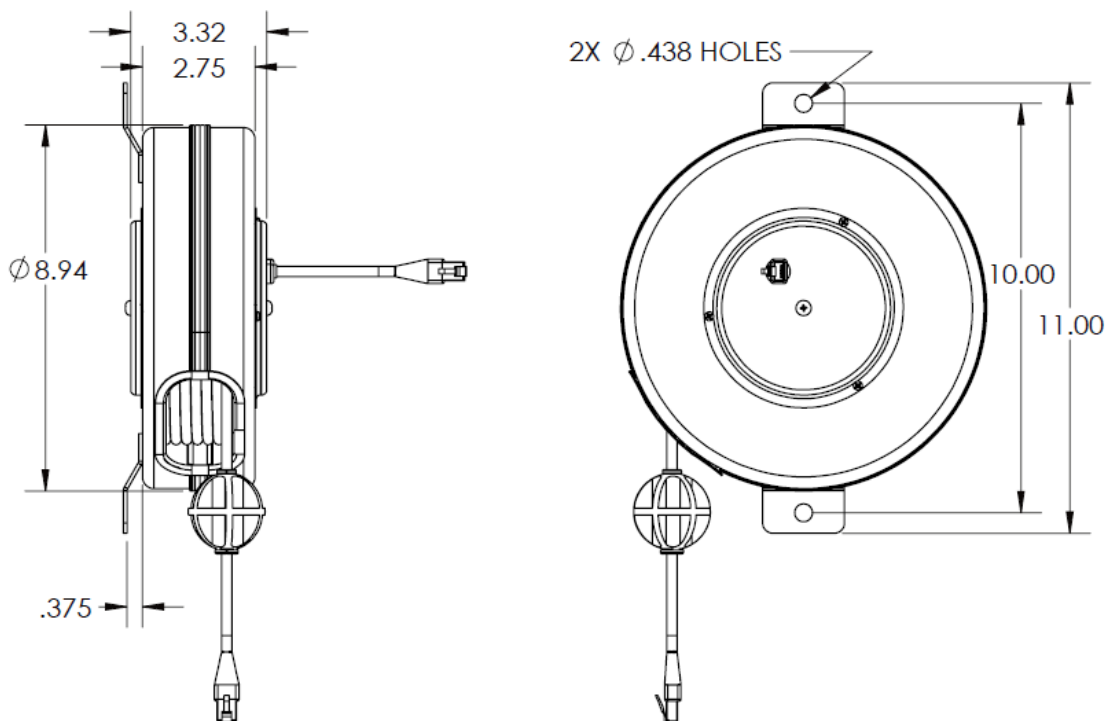

<b>PART NUMBER</b>	<b>300714-2</b>
<b>SPEC NUMBER</b>	<b>198783</b>
<b>DESCRIPTION</b>	<b>65' CAT6 Cable Reel, 4 twisted pair, 9" Case</b>

	<b>RETRACTABLE CORD</b>	<b>FIXED PIGTAIL</b>
<b>TYPE</b>	Unshielded, 500MHz	Unshielded, 500MHz
<b>LENGTH</b>	65 feet	3 feet
<b>TERMINATION</b>	RJ45 Cable End	RJ45 Cable End
<b>COLOR</b>		
<b>BALL STOP</b>	Black rubber ball stop	n/a
<b>HOUSING</b>		
<b>SIZE</b>	9" housing	
<b>COLOR</b>	Black	
<b>MOUNTING</b>	Center Tabs	
<b>ASSEMBLY RATING</b>		