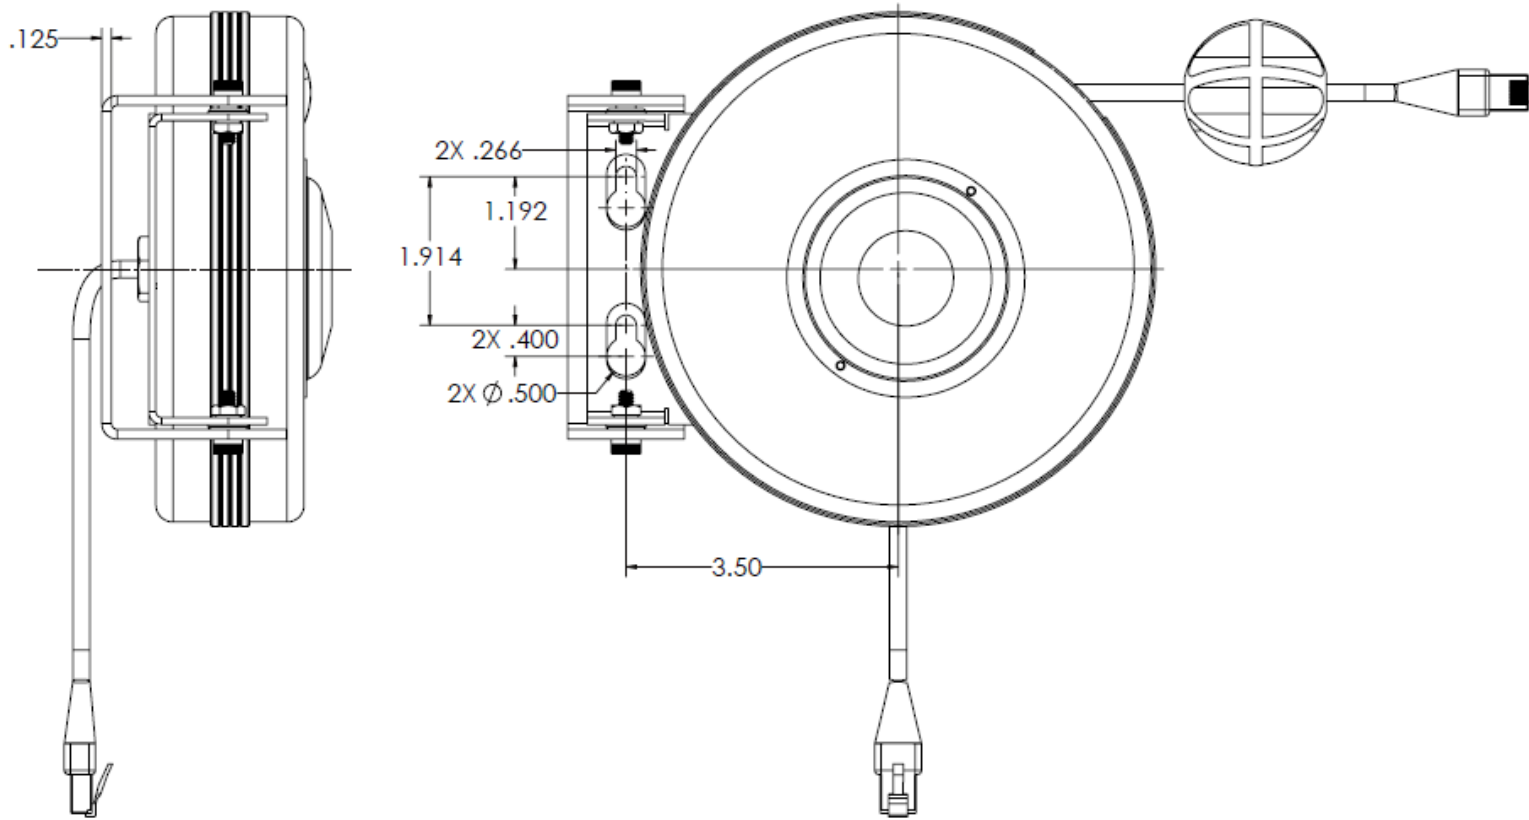

## *6.5" Cable Reel Swivel Bracket Mounting Configuration Available for Data & Electrical Reels*

*\*data reel shown*

DRAWING FOR REFERENCE ONLY