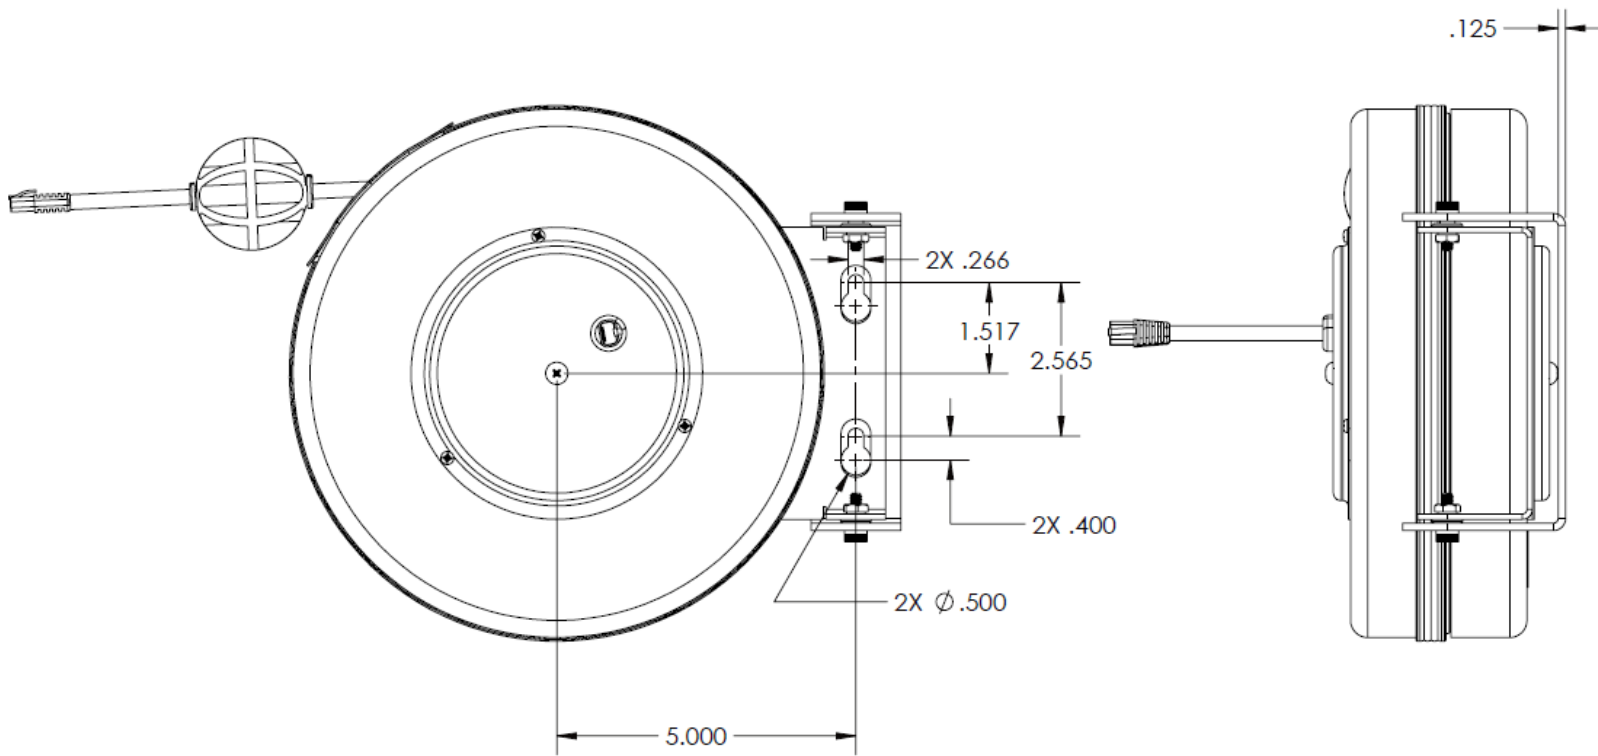

9" Cable Reel Swivel Bracket Mounting Configuration Available for Data & Electrical Reels

**data reel shown*

DRAWING FOR REFERENCE ONLY